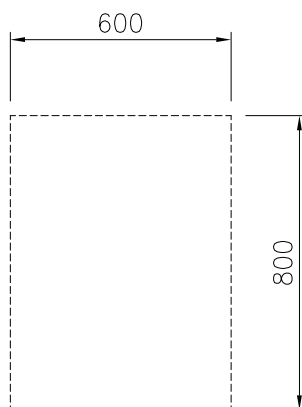

APPROVAL: \_\_\_\_\_

Experience the Excellence  
[www.electroluxprofessional.com](http://www.electroluxprofessional.com)

Front

**Key Information:**

External dimensions, Width:	
588221 (MA1BDAFOOO)	600 mm
External dimensions, Depth:	800 mm
External dimensions, Height:	550 mm
Cupboard Cavity Dimensions (width):	340 mm
Cupboard Cavity Dimensions (height):	330 mm
Cupboard Cavity Dimensions (depth):	740 mm
Net weight:	20 kg

Side

Top