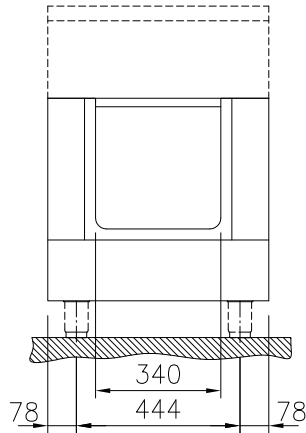

### Short Form Specification

Item No. \_\_\_\_\_

600 mm wide open base compartment to store pots, pans, sheet pans, etc. with hygienic design and round edges. Unit constructed according to DIN 18860\_2 with 70 mm recessed plinth. Internal frame for heavy duty sturdiness in stainless steel. Flat surface construction, easily cleanable. Open storage space in the base accepts GN 1/1 containers. IPX5 water resistant certification. Configuration: One-side operated freestanding base, hygienic class H2.

### Construction

- IPX5 water resistance certification.
- Hygienic design of the open base compartment with large round edges.
- 2 mm top in 1.4301 (AISI 304).
- Flat surface construction with minimal hidden areas to easily clean all surfaces
- Storage space in the base of the appliance that can accept GN1/1 containers.
- Internal frame for heavy duty sturdiness in stainless steel.

APPROVAL: \_\_\_\_\_

Experience the Excellence  
[www.electroluxprofessional.com](http://www.electroluxprofessional.com)

Front

**Key Information:**

External dimensions, Width:	
588221 (MA1BDAFOOO)	600 mm
External dimensions, Depth:	800 mm
External dimensions, Height:	550 mm
Cupboard Cavity Dimensions (width):	340 mm
Cupboard Cavity Dimensions (height):	330 mm
Cupboard Cavity Dimensions (depth):	740 mm
Net weight:	20 kg