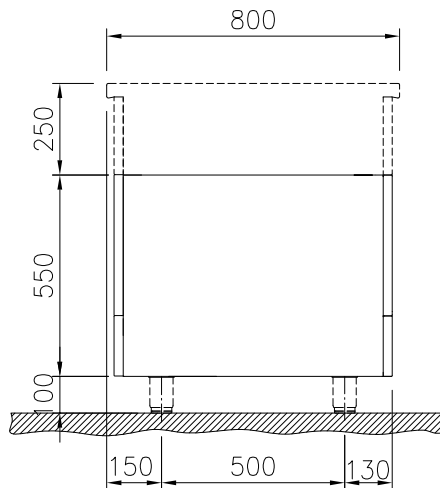

APPROVAL: \_\_\_\_\_

Experience the Excellence  
[www.electroluxprofessional.com](http://www.electroluxprofessional.com)

Front

**Key Information:**

External dimensions, Width:	
588221 (MA1BDAFOOO)	600 mm
External dimensions, Depth:	800 mm
External dimensions, Height:	550 mm
Cupboard Cavity Dimensions (width):	340 mm
Cupboard Cavity Dimensions (height):	330 mm
Cupboard Cavity Dimensions (depth):	740 mm
Net weight:	20 kg

Side

Top

### Optional Accessories

- Stainless steel side panel (12mm), 800x800mm, freestanding PNC 912508
- Stainless steel front kicking strip, 600mm width PNC 912596
- Stainless steel side kicking strips left and right, freestanding, 800mm width PNC 912619
- Stainless steel side kicking strips left and right, wall mounted, 800mm width PNC 912622
- Stainless steel side kicking strips left and right, back-to-back, 1600mm width PNC 912625
- Stainless steel plinth, against wall, 600mm width PNC 912804
- Stainless steel plinth, freestanding, 600mm width PNC 912823
- Stainless steel panel (12mm) 800x800mm, against wall, left side PNC 913094
- Stainless steel panel (12mm) 800x800mm, flush-fitting, against wall, right side PNC 913098
- Back panel, 600x550mm, for bases and units, one-side operated PNC 913180
- Stainless steel side panel, left, h=800 PNC 913216
- Stainless steel side panel, right, h=800 PNC 913217
- - NOT TRANSLATED - PNC 913233
- - NOT TRANSLATED - PNC 913257
- - NOT TRANSLATED - PNC 913264
- - NOT TRANSLATED - PNC 913266
- - NOT TRANSLATED - PNC 913273
- - NOT TRANSLATED - PNC 913274
- - NOT TRANSLATED - PNC 913279
- - NOT TRANSLATED - PNC 913669
- - NOT TRANSLATED - PNC 913685